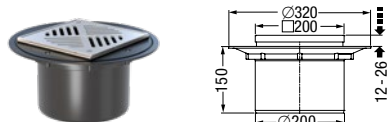

Modular system

Universale Plus / The Universal / Volatile liquid trap / Basement drains without backwater valve

Upper section with slotted cover

Variofix shallow bed upper section

in ABS

Cover: Slotted cover and rim in stainless steel AISI 304, screwed, class K 3

Inclusive: Waterproofing membrane

Art. no. 48 968

in *Ecoguss Heavy Duty*

Version: Upper section with support rim 250 × 250 mm, height adjustable

Cover: Round slotted cover in *Ecoguss*, Ø 235 mm, class B 125, *Lock & Lift* System