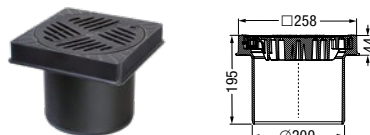

Modular system

Universale Plus / The Universal / Volatile liquid trap / Basement drains without backwater valve

Upper section with slotted cover

Variofix shallow bed upper section

in ABS

Cover: Slotted cover and rim in stainless steel AISI 304, screwed, class K 3

Inclusive: Waterproofing membrane

Art. no. 48 968

in *Ecoguss Heavy Duty*

Version: Upper section with support rim 250 × 250 mm, height adjustable

Cover: Round slotted cover in *Ecoguss*, Ø 235 mm, class B 125, *Lock & Lift* System

Art. no. 67 985

in ABS

Cover: Slotted cover and rim in stainless steel AISI 304, screwed, class K 3

Art. no. 48 954

in ABS

Cover: Slotted cover in ABS, black, class K 3

Art. no. 48 964