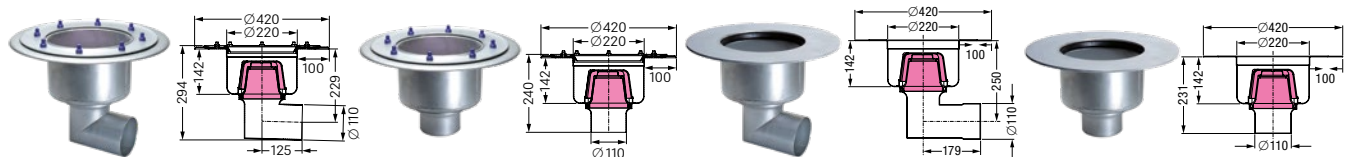

Modular system 200 *Ferrofix*

Floor drains *Ferrofix* in stainless steel AISI 304

System 200

Variofix shallow bed upper sections

with slotted cover

Material: ABS, rim in stainless steel
Class: L 15
Tile thickness: max. 23 mm
Cover: 200×200 mm, anti-slip, screwed
Inclusive: Waterproofing membrane
Art. no. 48 978

with anti-slip drain cover

Material: ABS, rim in stainless steel
Class: L 15
Cover: 200×200 mm, anti-slip
Inclusive: Waterproofing membrane
Art. no. 48 969

Upper section with glue flange

with slotted cover

Class: L 15 / M 125
Cover: 200×200 mm
Note: Custom made (delivery time on request)
Art. no. 57 420-KF

with slotted cover

Class: L 15 / M 125
Cover: 300×300 mm
Note: Custom made (delivery time on request)
Art. no. 57 425-KF

Upper sections

with anti-slip drain cover

Class: M 125
Cover: 200×200 mm, anti-slip
Art. no. 57 410

with anti-slip drain cover

Class: M 125 (On-site lining work required)
Cover: 290×290 mm, anti-slip
Art. no. 57 415

Drain bodies

with pressure sealing flange

Version: Odour trap, connection to SML-pipe
Outlet: Lateral / vertical Ø 110
Sealing water height: 70 mm
Lateral outlet Art. no. 55 550
Vertical outlet Art. no. 55 600

with glue flange

Version: Odour trap, connection to SML-pipe
Outlet: Lateral / vertical Ø 110
Sealing water height: 70 mm
Lateral outlet Art. no. 55 550-KF
Vertical outlet Art. no. 55 600-KF