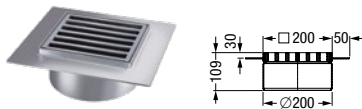

Upper section with glue flange

with slotted cover

Class: L 15 / M 125
Cover: 200×200 mm
Note: Custom made (delivery time on request)
Art. no. 57 420-KF