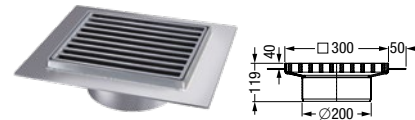

with slotted cover

Class: L 15 / M 125
Cover: 300×300 mm
Note: Custom made (delivery time on request)
Art. no. 57 425-KF