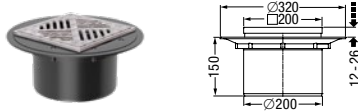

## Modular system 200 *Ferrofix*

Floor drains *Ferrofix* in stainless steel AISI 304

System 200

### Variofix shallow bed upper sections

#### with slotted cover

**Material:** ABS, rim in stainless steel  
**Class:** L 15  
**Tile thickness:** max. 23 mm  
**Cover:** 200×200 mm, anti-slip, screwed  
**Inclusive:** Waterproofing membrane  
**Art. no. 48 978**