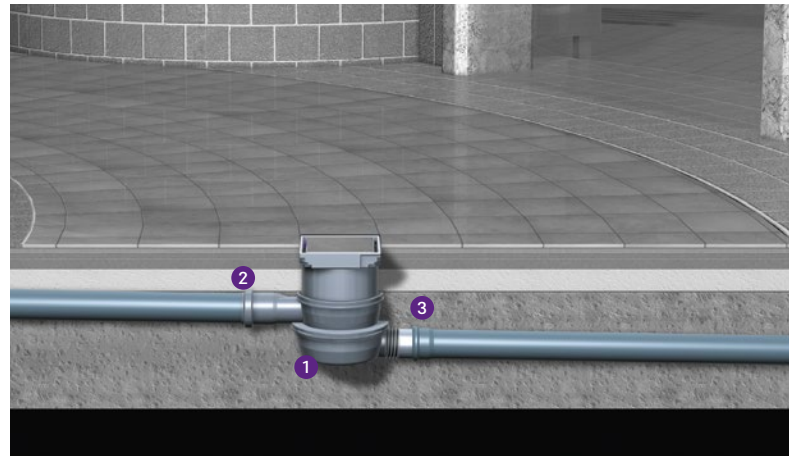

Bathroom drain *Giro*

The rotatable drain for flexible design.

The *Giro* bathroom drain quite literally opens up all options to you. Its inlet can be rotated 360 degrees, to align the outlet as required. And thanks to the flexible outlet, connecting to the pipe system is even easier. This gives you maximum flexibility for your bathroom design.

High degree of user comfort

As the *Giro* is sound insulated, it is extremely effective at absorbing sounds from the pipe system. The integrated odour trap also prevents foul-smelling gas from the sewer from reaching the bathroom.

1 Drain 2 Inlet 3 Outlet

Bathroom drain *Giro* with slotted cover in stainless steel

System 125

EN 1253

Made in PP. With removable odour trap, fixed lip seal, with rotatable lateral inlet Ø 50, flexible outlet Ø 50, sound-absorbing. Drainage capacity 1.3 l/sec flow rate. Installation area 350 × 250 mm. With upper section in ABS

Cover:

Slotted cover 120 × 120 mm in stainless steel AISI 304, class K 3

Note:

Upper sections can cut and shortened to reach a minimum installation height.

Outer diameter Ø (mm)

Ø 50

Art. no.

45 101.20