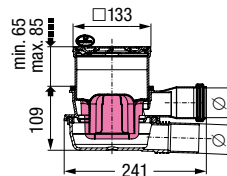

1 Drain 2 Inlet 3 Outlet

Bathroom drain *Giro* with slotted cover in stainless steel

System 125

EN 1253

Made in PP. With removable odour trap, fixed lip seal, with rotatable lateral inlet Ø 50, flexible outlet Ø 50, sound-absorbing. Drainage capacity 1.3 l/sec flow rate. Installation area 350 × 250 mm. With upper section in ABS

Cover:

Slotted cover 120 × 120 mm in stainless steel AISI 304, class K 3

Note:

Upper sections can cut and shortened to reach a minimum installation height.

Outer diameter Ø (mm)

Ø 50

Art. no.

45 101.20