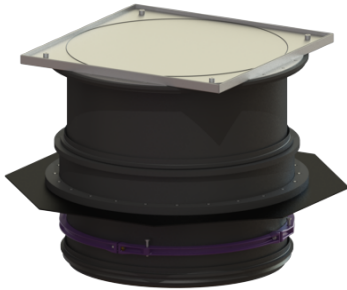

## Upper section with cover plate LW 800, Class K 3 with waterproof flange

### Description

Upper section for continuous height and level compensation for chamber module LW 1000, consisting of a cover plate as well as seals and connection wedges

### General characteristics:

Material: Polymer, Stainless steel  
Colour: black

### Dimensions:

Clear width (LW): 800  
Adjustment range: 282 - 531 mm