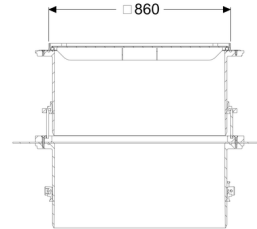

## Upper section with cover plate LW 800, Class K 3 with waterproof flange

### Description

Upper section for continuous height and level compensation for chamber module LW 1000, consisting of a cover plate as well as seals and connection wedges

### Dimensions:

Clear width (LW): 800  
Adjustment range: 282 - 531 mm