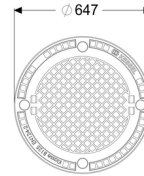

Cover plate, cast iron class B not bolted

Article information

Item no.: 860131
GTIN: 4026092007440
Price group: 60

Description

General characteristics:

Material: Grey iron with concrete filling
Colour: black/grey