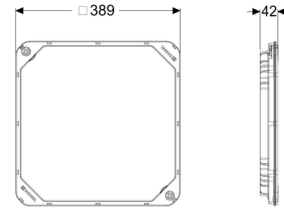

Cover plate water tight

Article information

Item no.: 83052
 GTIN: 4026092002810
 Price group: 30

Description

Version:

Seal: yes
 Odour trap: no

General characteristics:

Material: Polymer
 Colour: stone grey

Coverage features:

Type of cover: tileable cover plate
 Max. flooring height: 16 mm
 Load class: A 15 (EN 124) / L 15 (EN 1253-1)
 Surface: tileable
 Type: surface water resistant