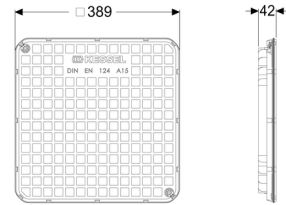

## Cover plate water tight, black