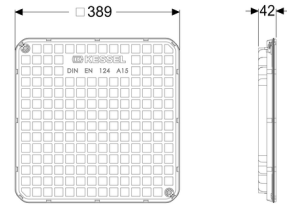

## Cover plate water tight, black