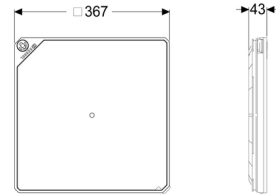

Cover, watertight, tile-over

Article information

Item no.: 830052
GTIN: 4026092077276
Price group: 10

Description

General characteristics:

Material: Polymer
Colour: stone grey

Coverage features:

Max. flooring height: 16 mm
Surface: tileable
Type: surface water resistant