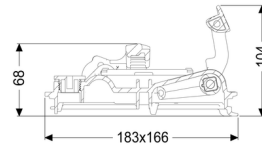

StaufixContr. lockable cover DN 90-100

Article information

Item no.: 72224
GTIN: 4026092076941
Price group: 90

Description

General characteristics:

Material: Polymer
Colour: black