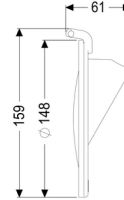

## Polymer backwater flap Ø 125/160

#### General characteristics:

Nominal size (DN): 125/150  
Material: Polymer  
Colour: violet