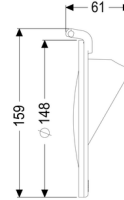

Polymer backwater flap Ø 125/160

Article information

Item no.: 70232
GTIN: 4026092028247
Price group: 90

Description

Version:

Series: ab 04/2005

General characteristics:

Nominal size (DN): 125/150
Material: Polymer
Colour: violet