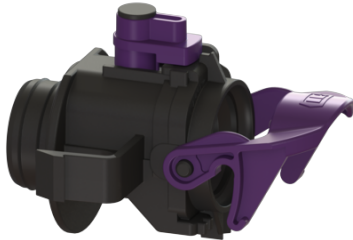

## Flap housing Mono, with pump connector

### Description

Flap housing for Mono systems, including seal, flap, pump connector and turn fastener.