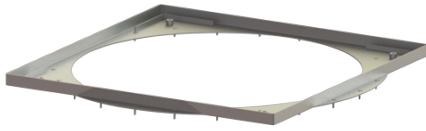

## Cover plate Frame, K 3, 24 screws, seal

### Description

Tileable cover plate incl. 24 screws and seal

### General characteristics:

Material: Stainless steel