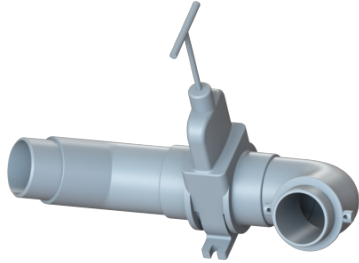

## Pressure pipe with shut-off valve right-hand version, angled

### Description

Pressure pipe with shut-off valve for Ecolift XL

### General characteristics:

Nominal size (DN):	63
Material:	Polymer
Colour:	grey