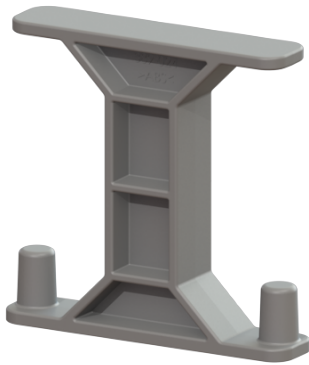

## Support rib for shut-off valve, straight support

### Description

Support rib for Ecolift XL

### General characteristics:

Material:  
Colour:

Polymer  
grey