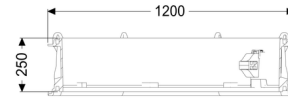

## Intermediate section 250 mm, for chamber module LW 1000

### Description

Intermediate section with access steps for chamber module LW1000

Note: without seal and connecting bolts