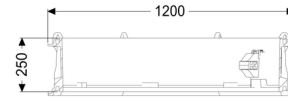

Intermediate section 250 mm, for chamber module LW 1000

Article information

Item no.: 680370

GTIN: 4026092069257

Price group: 90

Description

Intermediate section with access steps for chamber module LW1000

Note: without seal and connecting bolts