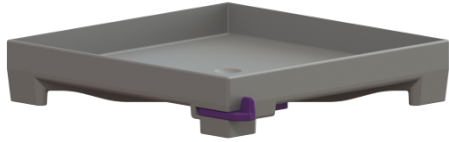

Cover tileable, Lock & Lift, ABS

Article information

Item no.: 680224
GTIN: 4026092066836
Price group: 90

Description

Tileable cover suitable for bathroom drains

General characteristics:

Material: ABS

Coverage features:

| | |
|-----------------|----------------------|
| Type of cover: | tileable cover plate |
| Cover material: | ABS |
| Length: | 110 mm |
| Width: | 110 mm |
| Locking: | Lock & Lift |