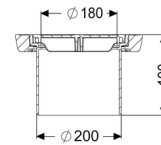

Upper section yard drain with slotted cover d: 218 mm, A/L15

Article information

Item no.: 67986
 GTIN: 4026092085493
 Price group: 10

Advantages

- Multiple combinations with suitable drain bodies

Description

The upper section with permanently corrosion-free surface is made up of a support frame and a round slotted cover made of polymer and has vertical height adjustment. The slotted cover is equipped with the Lock & Lift system, which serves both as a locking and as a removal device.

Version:

System: 200

Dimensions:

Diameter: 218 mm

Vertical adjustment: vertically adjustable upper section

Coverage features:

Cover material: Polymer
 Colour of cover: black
 Load class: A 15 (EN 124) / L 15 (EN 1253-1)

Grating:

Rim length:	300 mm
Rim width:	300 mm
Upper section material:	Polymer