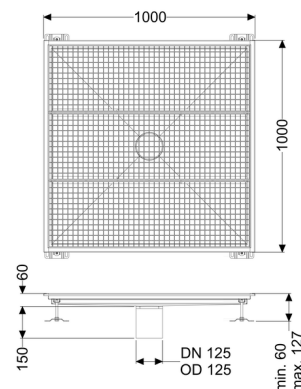

Ferrofix floor tray without glued flange, 1000x1000mm

Article information

Item no.: 6100100
 GTIN: 4026092066508
 Price group: 80

Advantages

- Made of particularly a hygienic and mechanically highly resistant stainless steel
- Variably combinable with suitable drain bodies

Description

The Ferrofix floor tray made of stainless steel with a material thickness of 2.0 mm (pickled in the immersion bath) is equipped with polished visible ridges, longitudinal and transverse slopes, feet for height adjustment and stainless steel outlet nozzles.

Waterproofing layer on the upper section: Connection flange

General characteristics:

Nominal size (DN): 125
 Outer diameter (OD): 125

Dimensions:

Length: 1,000 mm
 Width: 1,000 mm
 Height: 60 mm

Coverage features:

Type of cover: Slotted grating
 Colour of cover: silver
 Load class: L 15 (EN 1253-1)

Locking:

placed

Upper section material:

Stainless steel 14301