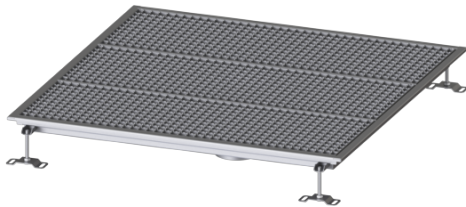

Ferrofix floor tray without glued flange, 1000x1000mm

Article information

Item no.: 6100100
 GTIN: 4026092066508
 Price group: 80

Advantages

- Made of particularly a hygienic and mechanically highly resistant stainless steel
- Variably combinable with suitable drain bodies

Description

The Ferrofix floor tray made of stainless steel with a material thickness of 2.0 mm (pickled in the immersion bath) is equipped with polished visible ridges, longitudinal and transverse slopes, feet for height adjustment and stainless steel outlet nozzles.

Waterproofing layer on the upper section: Connection flange

General characteristics:

Nominal size (DN): 125
 Outer diameter (OD): 125

Dimensions:

Length: 1,000 mm
 Width: 1,000 mm
 Height: 60 mm

Coverage features:

Type of cover: Slotted grating
 Colour of cover: silver
 Load class: L 15 (EN 1253-1)

Locking:

placed

Upper section material:

Stainless steel 14301