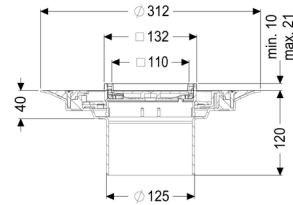

Variofix upper section tileable, 304 SST, K 3

Article information

Item no.: 48906
 GTIN: 4026092029756
 Price group: 10

Advantages

- Different covers selectable
- Including waterproofing membrane

Description

Used in combination with a drain body of the KESSEL modular system, the upper section is suitable for indoor point drainage.

Version:

System:	125
Type of waterproofing layer:	Waterproofing layer
Waterproofing layer on the upper section:	Enclosed sealing collar to be glued (bd) according to DIN 18534
Water exposure class in accordance to DIN 18534-1 (up to and including):	W3-I

Dimensions:

Height:	120 mm
Diameter:	312 mm
Vertical adjustment:	vertically adjustable upper section
Vertical adjustment:	10 - 21 mm
Upper section:	adjustable in three dimensions

Coverage features:

Type of cover:	tileable cover plate
Cover material:	tileable
Colour of cover:	selectable
Load class:	K 3 (EN 1253-1)
Locking:	lockable

Grating:

Rim length:	132 mm
Rim width:	132 mm
Rim material:	304 stainless steel
Upper section material:	ABS