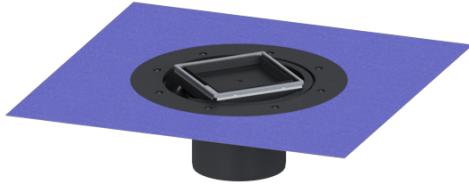

## Variofix upper section tileable, 304 SST, K 3

### Description

Used in combination with a drain body of the KESSEL modular system, the upper section is suitable for indoor point drainage.

### Dimensions:

Height:	120 mm
Diameter:	312 mm
Vertical adjustment:	vertically adjustable upper section
Vertical adjustment:	10 - 21 mm
Upper section:	adjustable in three dimensions

**Coverage features:**

Type of cover:	tileable cover plate
Cover material:	tileable
Colour of cover:	selectable
Load class:	K 3 (EN 1253-1)
Locking:	lockable

**Grating:**

Rim length:	132 mm
Rim width:	132 mm
Rim material:	304 stainless steel
Upper section material:	ABS