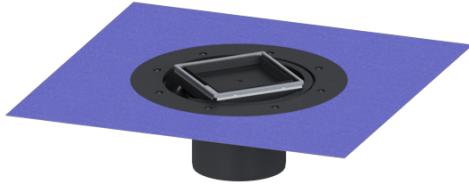

Variofix upper section tileable, 304 SST, K 3

Article information

Item no.: 48906
 GTIN: 4026092029756
 Price group: 10

Advantages

- Different covers selectable
- Including waterproofing membrane

Description

Used in combination with a drain body of the KESSEL modular system, the upper section is suitable for indoor point drainage.

Version:

System:	125
Type of waterproofing layer:	Waterproofing layer
Waterproofing layer on the upper section:	Enclosed sealing collar to be glued (bd) according to DIN 18534
Water exposure class in accordance to DIN 18534-1 (up to and including):	W3-I

Dimensions:

Height:	120 mm
Diameter:	312 mm
Vertical adjustment:	vertically adjustable upper section
Vertical adjustment:	10 - 21 mm
Upper section:	adjustable in three dimensions

Coverage features:

Type of cover:	tileable cover plate
Cover material:	tileable
Colour of cover:	selectable
Load class:	K 3 (EN 1253-1)
Locking:	lockable

Grating:

Rim length:	132 mm
Rim width:	132 mm
Rim material:	304 stainless steel
Upper section material:	ABS