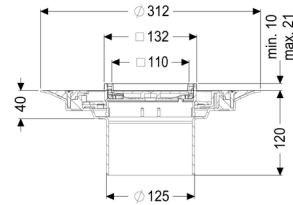

Variofix upper section tileable, 304 SST, K 3

Article information

Item no.: 48906
GTIN: 4026092029756
Price group: 10

Advantages

- Different covers selectable
- Including waterproofing membrane

Description

Used in combination with a drain body of the KESSEL modular system, the upper section is suitable for indoor point drainage.

Version:

System:	125
Type of waterproofing layer:	Waterproofing layer
Waterproofing layer on the upper section:	Enclosed sealing collar to be glued (bd) according to DIN 18534
Water exposure class in accordance to DIN 18534-1 (up to and including):	W3-I

Dimensions:

Height:	120 mm
Diameter:	312 mm
Vertical adjustment:	vertically adjustable upper section
Vertical adjustment:	10 - 21 mm
Upper section:	adjustable in three dimensions