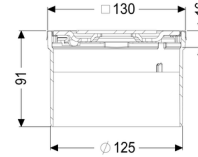

Upper section Spot design cover, 304 SST, Lock & Lift, K 3

Article information

Item no.: 48221
 GTIN: 4026092031117
 Price group: 10

Description

Used in combination with a drain body of the KESSEL modular system, the upper section is suitable for indoor point drainage.

Version:

System: 125

Dimensions:

Height: 90 mm

Coverage features:

Type of cover:	Design cover
Grating design:	Spot
Cover material:	304 stainless steel
Colour of cover:	silver
Load class:	K 3 (EN 1253-1)
Height:	16 mm
Surface:	ground
Locking:	Lock & Lift

Grating:

Rim length:	132 mm
Rim width:	132 mm
Rim material:	304 stainless steel
Shape of upper section:	square
Upper section material:	ABS