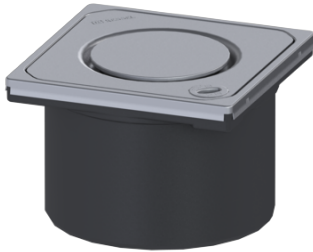

Upper section Spot design cover, 304 SST, Lock & Lift, K 3

Article information

Item no.: 48221
 GTIN: 4026092031117
 Price group: 10

Description

Used in combination with a drain body of the KESSEL modular system, the upper section is suitable for indoor point drainage.

Version:

System: 125

Dimensions:

Height: 90 mm

Coverage features:

Type of cover:	Design cover
Grating design:	Spot
Cover material:	304 stainless steel
Colour of cover:	silver
Load class:	K 3 (EN 1253-1)
Height:	16 mm
Surface:	ground
Locking:	Lock & Lift

Grating:

Rim length:	132 mm
Rim width:	132 mm
Rim material:	304 stainless steel
Shape of upper section:	square
Upper section material:	ABS