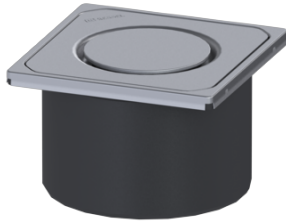

## Upper section Spot design cover, 304 SST, K 3

### Description

Used in combination with a drain body of the KESSEL modular system, the upper section is suitable for indoor point drainage.

### Dimensions:

Height: 90 mm

### Coverage features:

Type of cover:	Design cover
Grating design:	Spot
Cover material:	304 stainless steel
Colour of cover:	silver
Load class:	K 3 (EN 1253-1)
Height:	16 mm
Locking:	placed