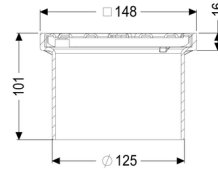

## Upper section Slotted cover, 316 SST, 150 x 150 mm, K 3

### Dimensions:

Height: 100 mm