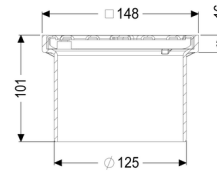

Upper section Slotted cover, 316 SST, 150 x 150 mm, K 3

Article information

Item no.: 48209
GTIN: 4026092066577
Price group: 10

Description

Used in combination with a drain body of the KESSEL modular system, the upper section is suitable for indoor point drainage.

Version:

System: 125

Dimensions:

Height: 100 mm

Coverage features:

Type of cover:	Slotted cover
Cover material:	316 stainless steel
Colour of cover:	silver
Load class:	K 3 (EN 1253-1)
Height:	16 mm
Locking:	screwed

Grating:

Rim length:	150 mm
Rim width:	150 mm
Rim material:	ABS
Upper section material:	ABS