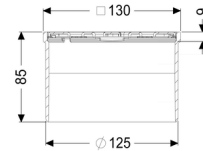

Upper section Slotted cover, 304 SST, 130 x 130 mm, K 3

Article information

Item no.: 48165
 GTIN: 4026092034224
 Price group: 10

Description

Used in combination with a drain body of the KESSEL modular system, the upper section is suitable for indoor point drainage.

Version:

System: 125

Dimensions:

Height: 85 mm

Coverage features:

Type of cover:	Slotted cover
Cover material:	304 stainless steel
Colour of cover:	silver
Load class:	K 3 (EN 1253-1)
Height:	9 mm
Surface:	Polished SST

Grating:

Rim length:	130 mm
Rim width:	130 mm
Rim material:	ABS
Shape of upper section:	square
Upper section material:	ABS