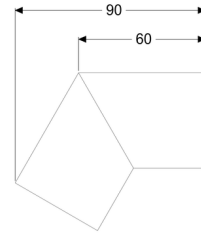

## Connecting piece, 30 degree for Linearis Infinity, Bronze, brushed

### Description

30 degree connecting piece including two connectors for restrained extension of Linearis Infinity shower channels