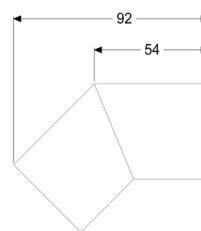

## Connecting piece, 45 degree for Linearis Infinity, Bronze, brushed

### Description

45 degree connecting piece including two connectors for restrained extension of Linearis Infinity shower channels