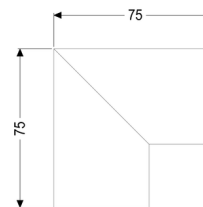

## Connecting piece, 90 degree for Linearis Infinity, Bronze, brushed

### Description

90 degree connecting piece including two connectors for restrained extension of Linearis Infinity shower channels