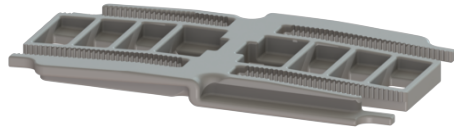

Connector straight, for Linearis Infinity shower channel

Article information

Item no.: 45103
GTIN: 4026092094808
Price group: 10

Description

Straight connector for restrained extension of Linearis Infinity shower channels

General characteristics:

Material: Polymer