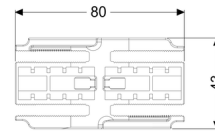

Connector straight, for Linearis Infinity shower channel

Article information

Item no.: 45103
GTIN: 4026092094808
Price group: 10

Description

Straight connector for restrained extension of Linearis Infinity shower channels