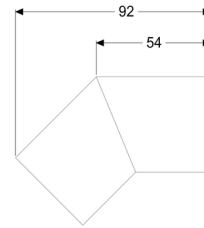

Connecting piece, 45 degree for Linearis Infinity, Copper, brushed

Article information

Item no.: 45103.02
GTIN: 4026092094730
Price group: 10

Description

45 degree connecting piece including two connectors for restrained extension of Linearis Infinity shower channels