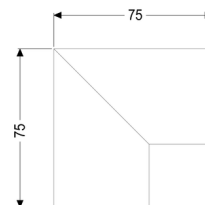

Connecting piece, 90 degree for Linearis Infinity, Copper, brushed

Article information

Item no.: 45103.01

GTIN: 4026092094723

Price group: 10

Description

90 degree connecting piece including two connectors for restrained extension of Linearis Infinity shower channels