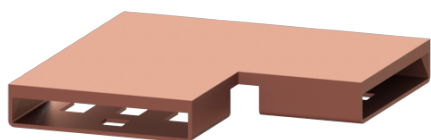

Connecting piece, 90 degree for Linearis Infinity, Copper, brushed

Article information

Item no.: 45103.01

GTIN: 4026092094723

Price group: 10

Description

90 degree connecting piece including two connectors for restrained extension of Linearis Infinity shower channels

General characteristics:

Material: 316 stainless steel

Coverage features:

Surface: Copper brushed