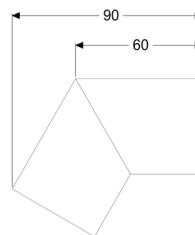

## Connecting piece, 30 degree for Linearis Infinity, Black, brushed

### Description

30 degree connecting piece including two connectors for restrained extension of Linearis Infinity shower channels