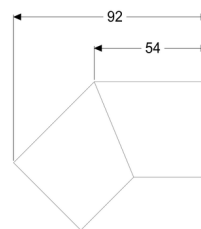

## Connecting piece, 45 degree for Linearis Infinity, Black, brushed

### Description

45 degree connecting piece including two connectors for restrained extension of Linearis Infinity shower channels