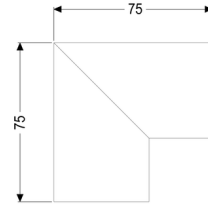

Connecting piece, 90 degree for Linearis Infinity, Black, brushed

Article information

Item no.: 45102.01
GTIN: 4026092094693
Price group: 10

Description

90 degree connecting piece including two connectors for restrained extension of Linearis Infinity shower channels

General characteristics:

Material: 316 stainless steel

Coverage features:

Surface: Black brushed