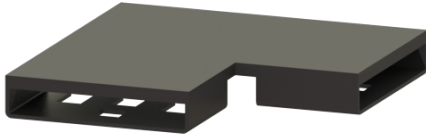

Connecting piece, 90 degree for Linearis Infinity, Black, brushed

Article information

Item no.: 45102.01
GTIN: 4026092094693
Price group: 10

Description

90 degree connecting piece including two connectors for restrained extension of Linearis Infinity shower channels

General characteristics:

Material: 316 stainless steel

Coverage features:

Surface: Black brushed