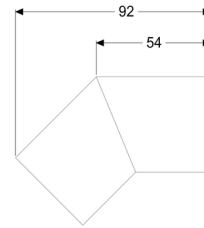

## Connecting piece, 45 degree for Linearis Infinity, Polished SST