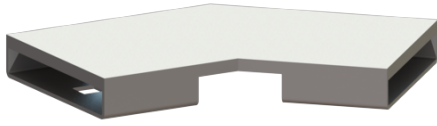

## Connecting piece, 45 degree for Linearis Infinity, Polished SST

### Description

45 degree connecting piece including two connectors for restrained extension of Linearis Infinity shower channels

### General characteristics:

Material: 316 stainless steel

### Coverage features:

Surface: Polished SST