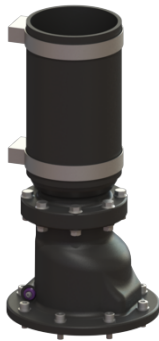

## Replacement set Mono flap housing

#### General characteristics:

Material: Polymer  
Colour: black