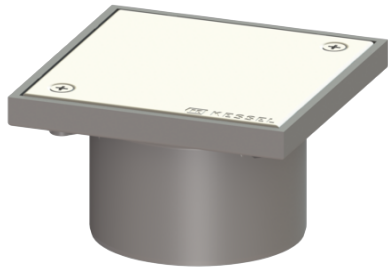

## Cleanout Sys 100, ABS, Cover 304 SST, screwed, K 3

### Description

The cleanout, made of polymer with grating and frame made of stainless steel, serves as an upper section for direct connection on pipes and is equipped with a closed, screwed cover plate.

### Dimensions:

Height: 93 mm

### Coverage features:

Type of cover: closed cover plate  
Cover material: 304 stainless steel  
Colour of cover: silver  
Load class: K 3 (EN 1253-1)  
Height: 17 mm  
Surface: Polished SST  
Locking: screwed