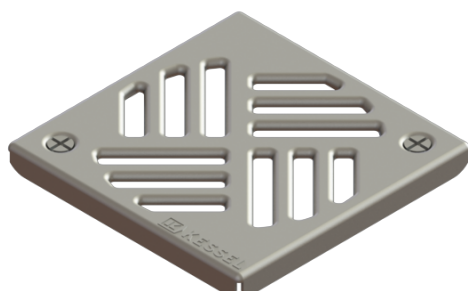

Slotted cover 138x138 mm, screwed

Article information

Item no.: 27155
GTIN: 4026092000236
Price group: 10

Description

Slotted cover suitable for bathroom drains

General characteristics:

Material: 304 stainless steel

Coverage features:

Type of cover: Slotted cover
Cover material: 304 stainless steel
Load class: K 3 (EN 1253-1)
Length: 138 mm
Width: 138 mm
Locking: screwed

Grating:

Grating colour: silver